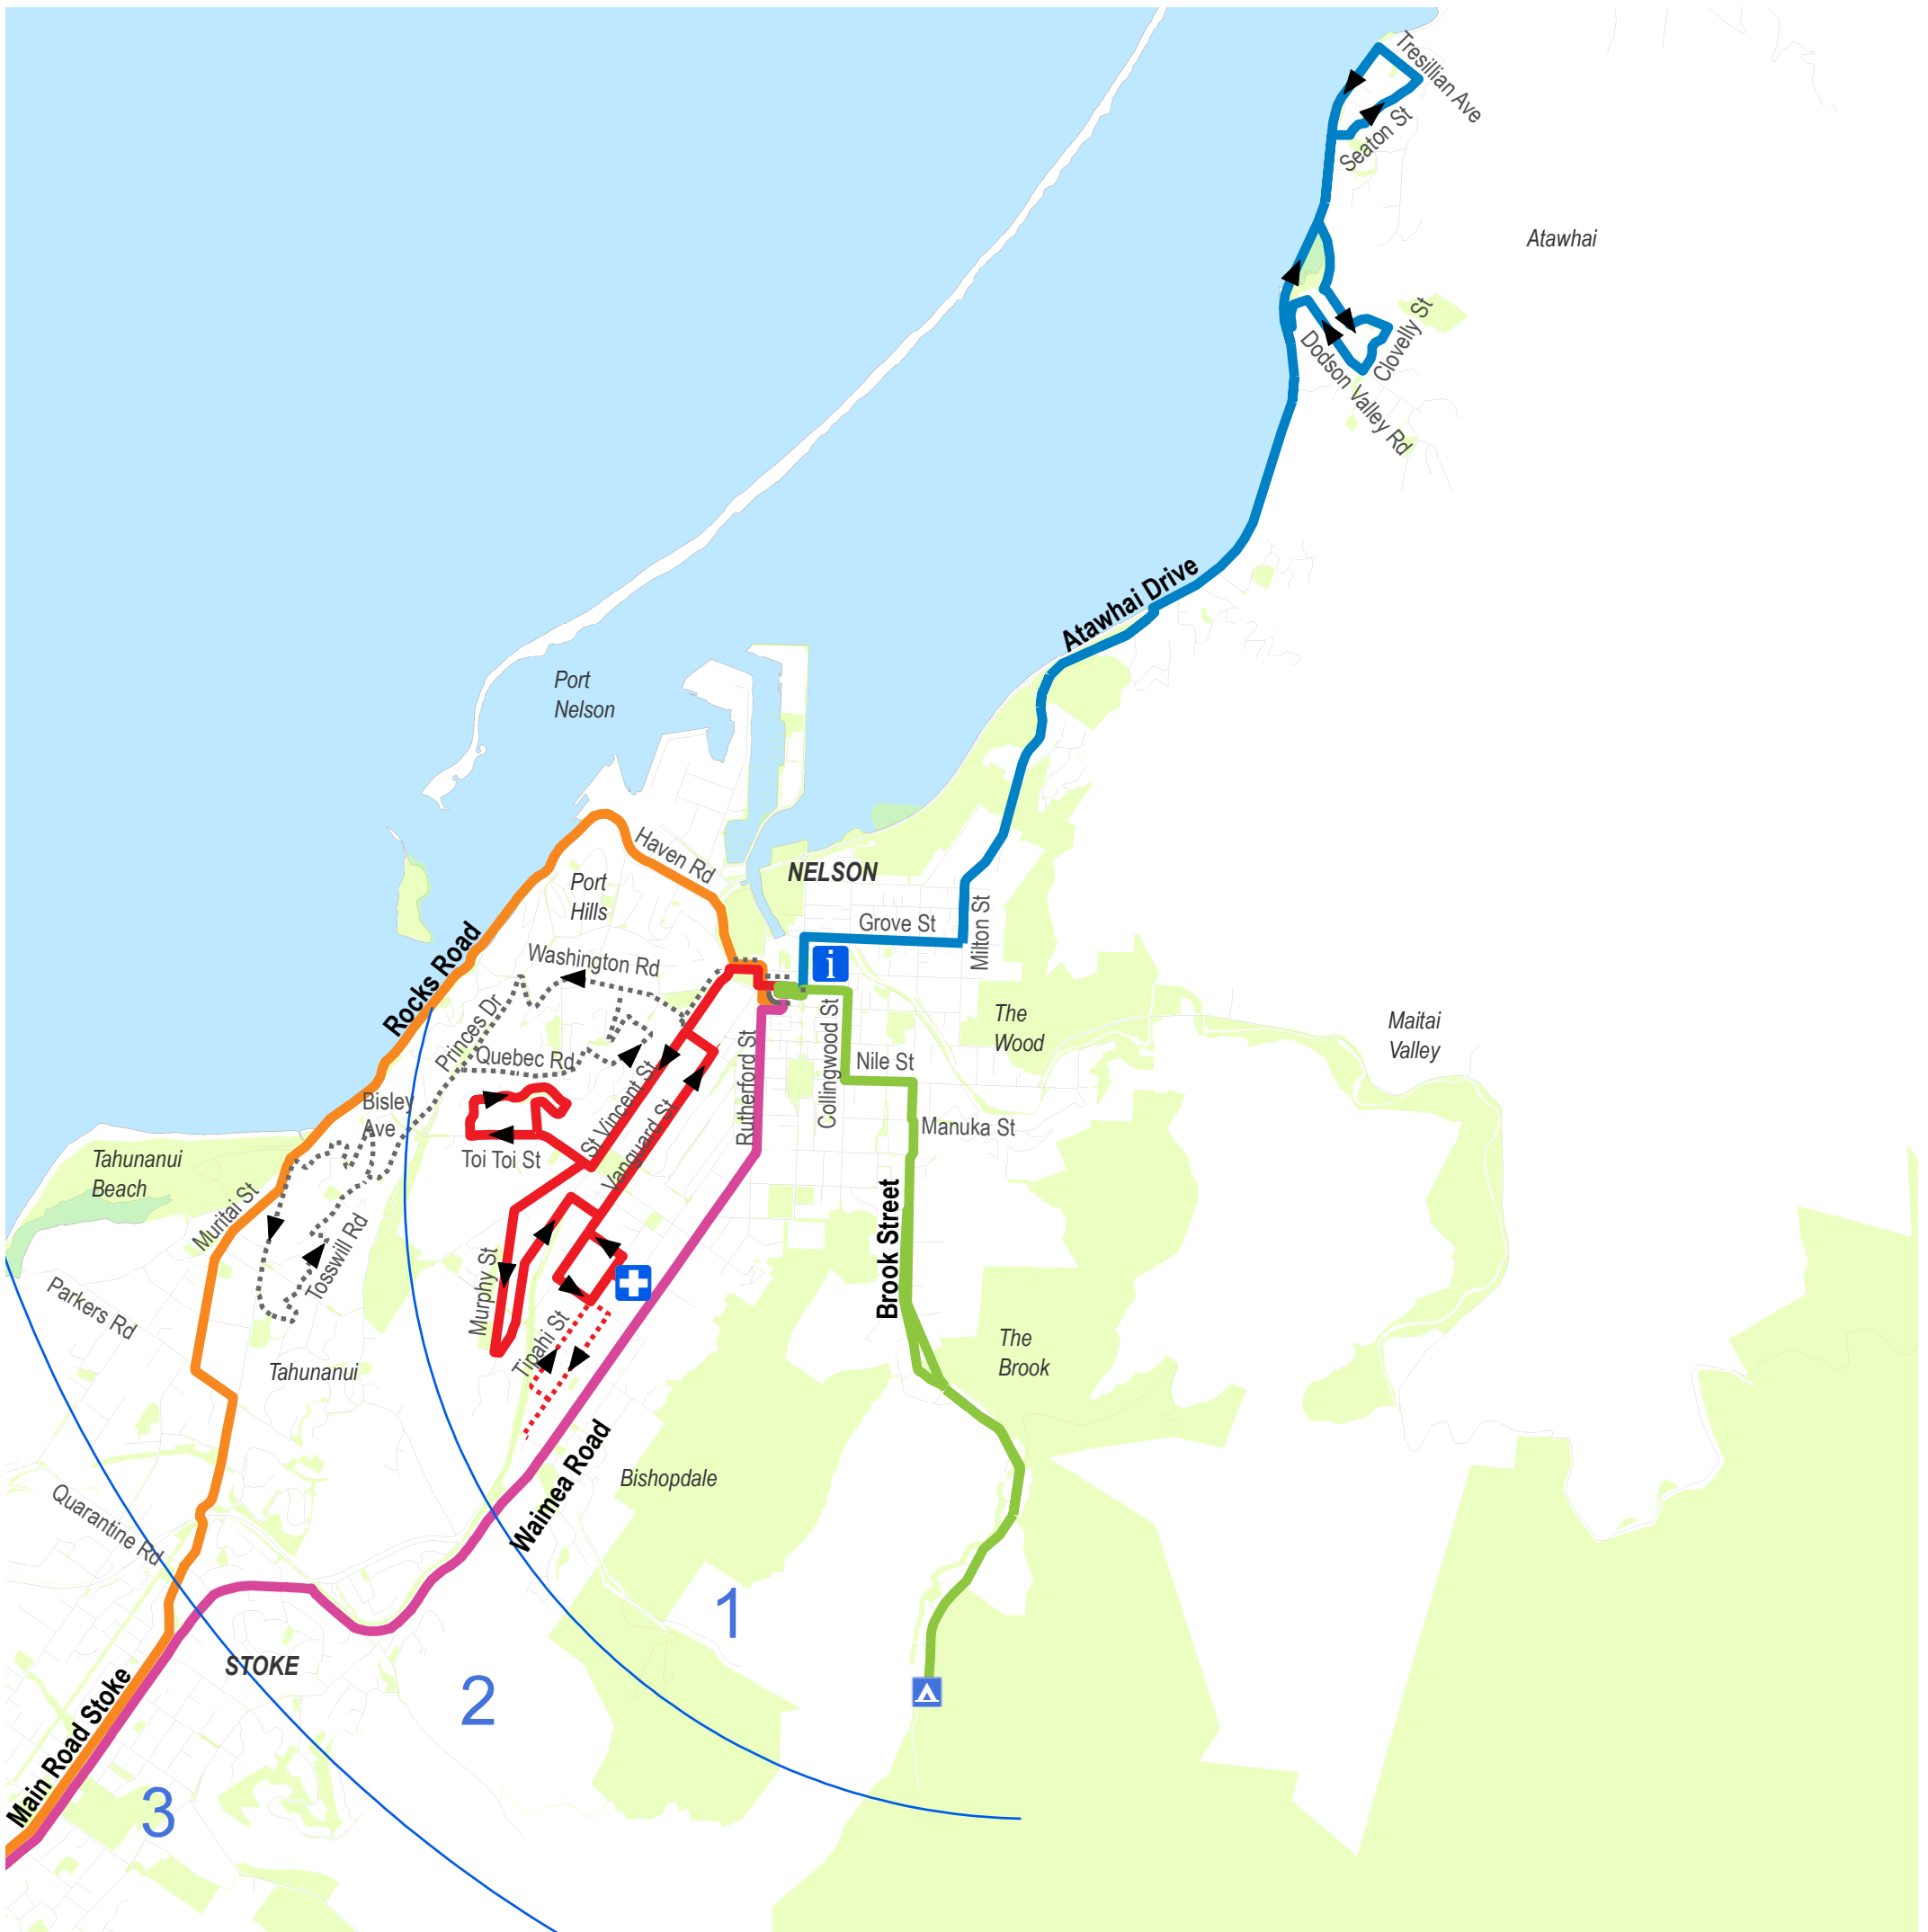

Legend

- Route 1 - Nelson - Bishopdale - Stoke - Richmond
- Route 2 - Nelson - Tahunanui - Stoke - Richmond
- Route 3 - Nelson - The Wood - Atawhai
- Route 4 - Nelson - NMIT - The Brook
- Route 5 - Nelson - Victory - Hospital
- ⋯ Route 5 - Nelson - Victory - Hospital, Off Peak Only
- ⋯ Route 6 - Nelson - Washington Valley - Tahunanui, Off Peak Only

- N Bus Terminus i i-SITE + Hospital ▲ Brook Valley Holiday Park

1 Fare Zone

Legend

- Bus Stop
- N Bus Terminus
- Nelson Airport
- Hospital
- i-SITE
- Route 1 via Bishopdale
- Route 2 via Tahunanui
- 1 Fare Zone
- Fare Zone Boundary

RAD: 1234671