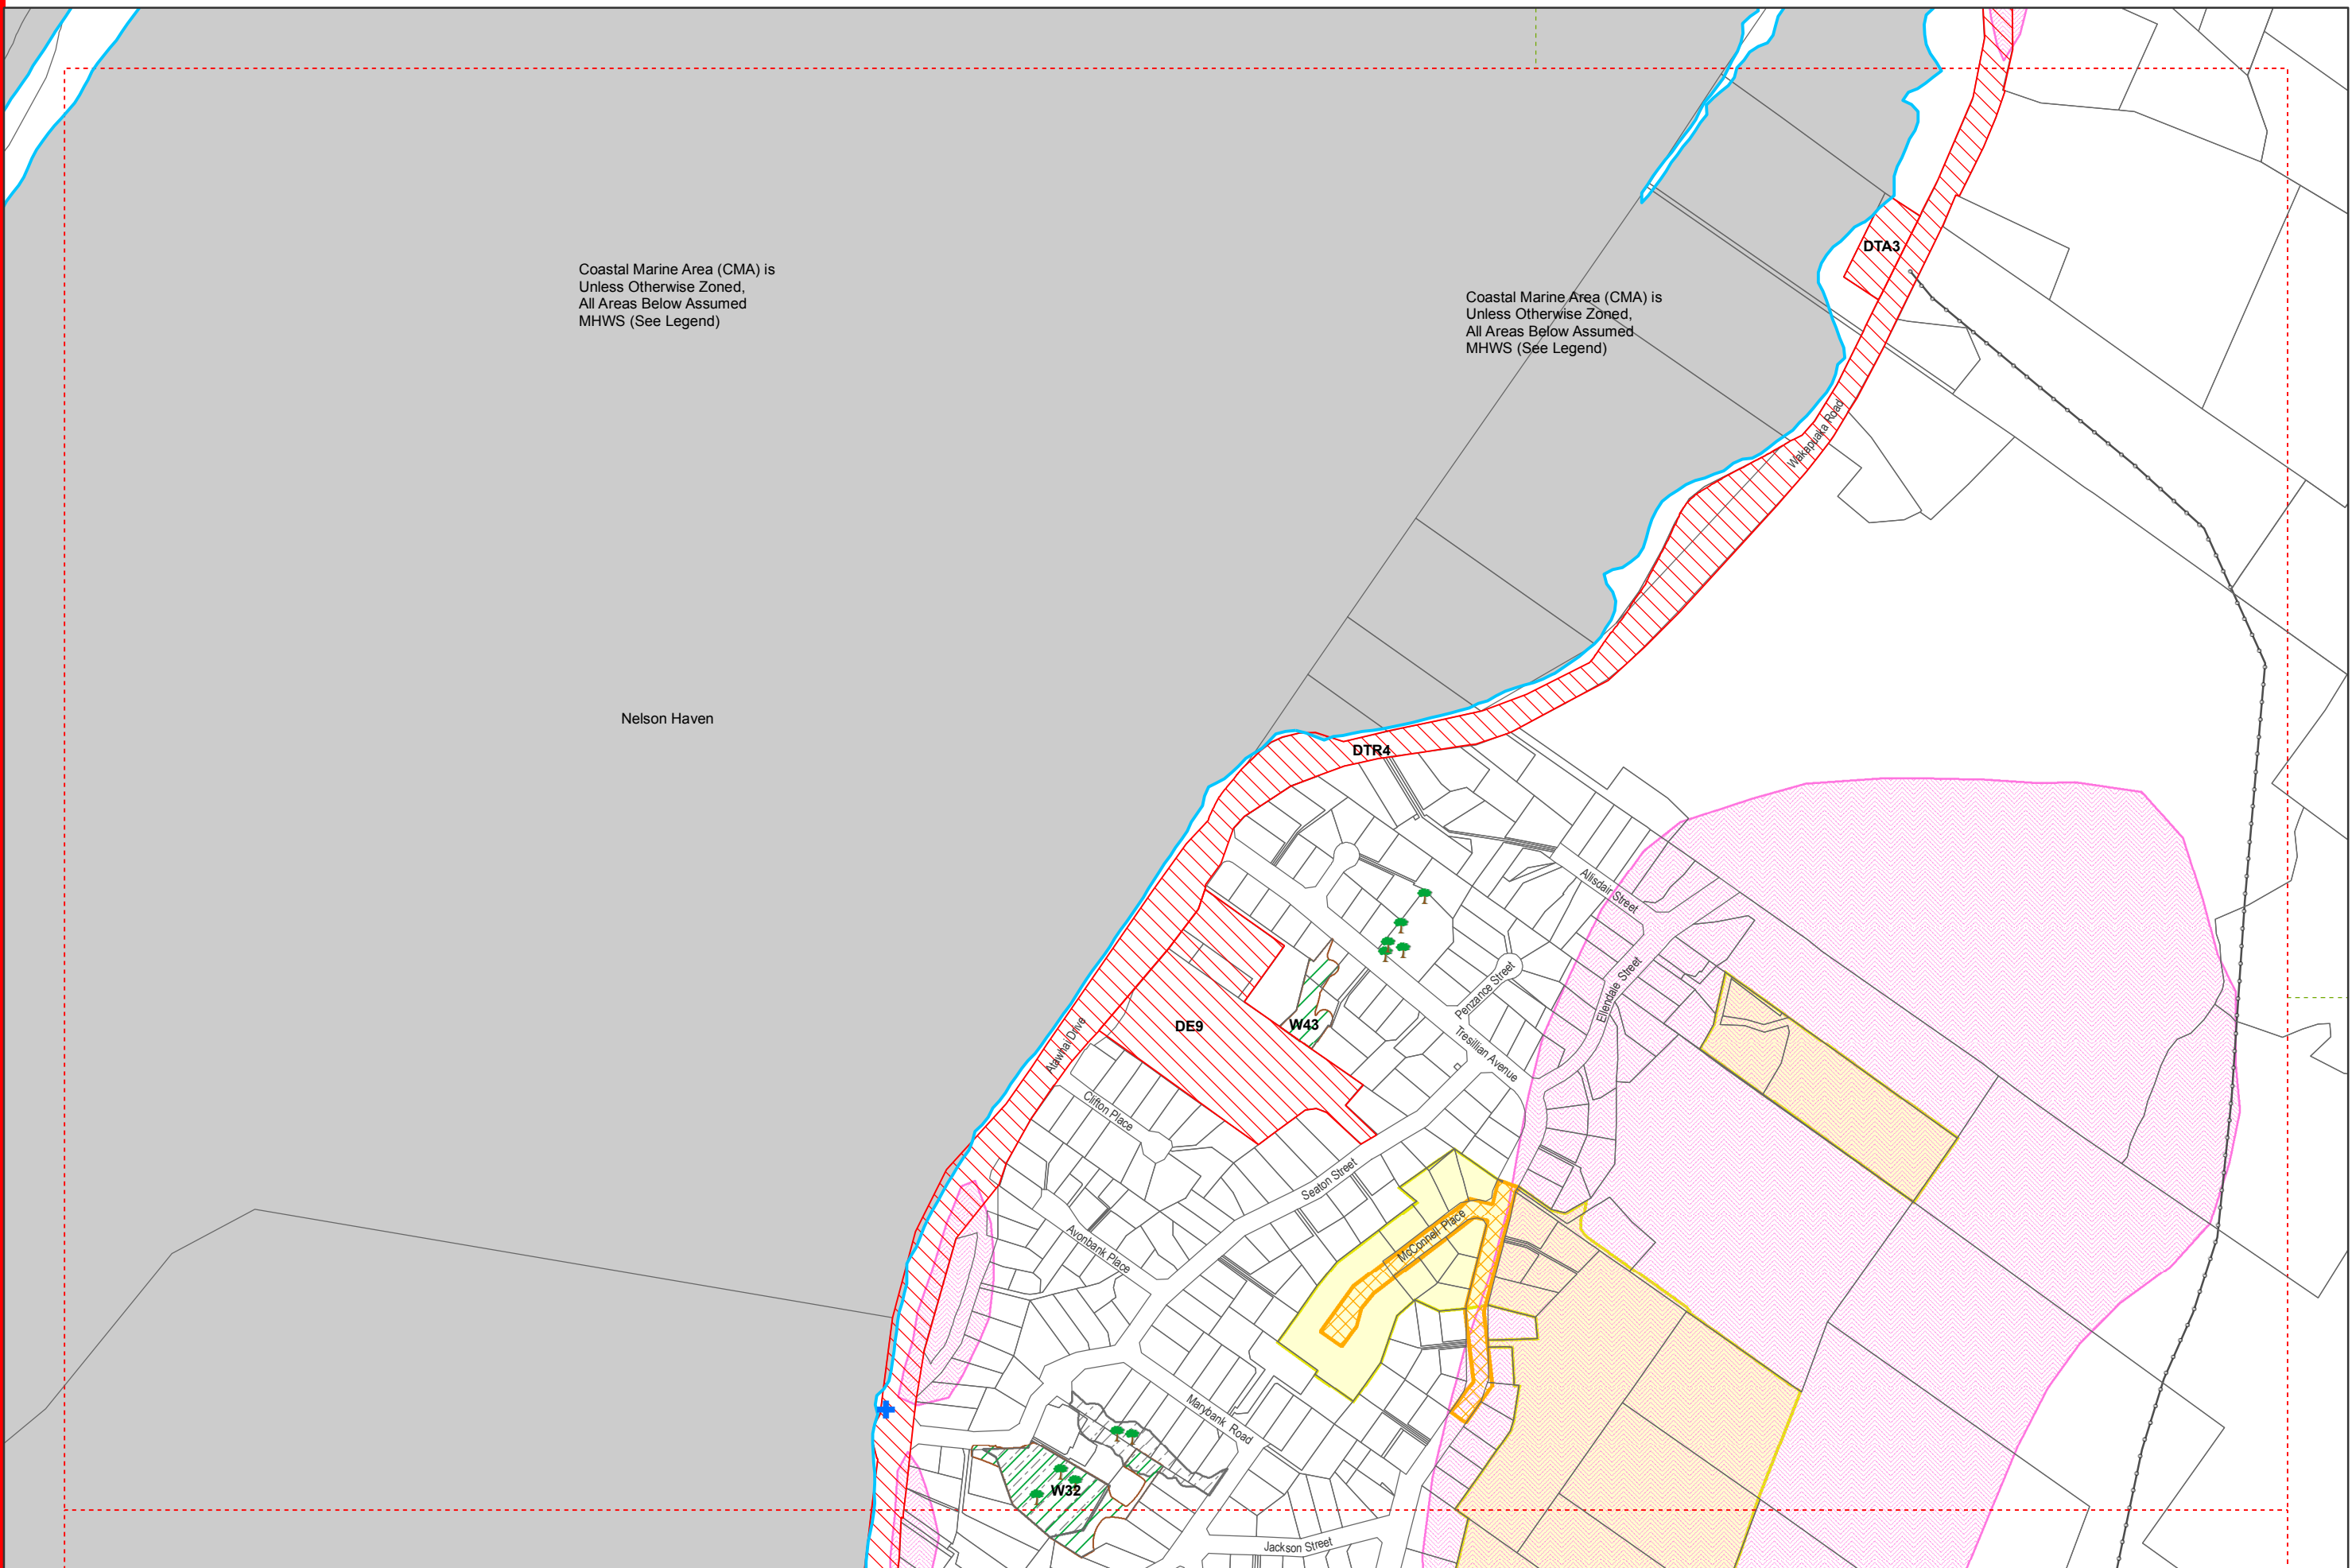

Coastal Marine Area (CMA) is Unless Otherwise Zoned, All Areas Below Assumed MHWS (See Legend)

Coastal Marine Area (CMA) is Unless Otherwise Zoned, All Areas Below Assumed MHWS (See Legend)

Nelson Haven

1:5,000
MAP 3

Maps Generated by Nelson City Council's GIS System
This Publication is Copyright Reserved by Nelson City Council - Cadastral Information derived from the Crown Records System.
CROWN COPYRIGHT RESERVED - Approved for internal reproduction by Nelson City Council