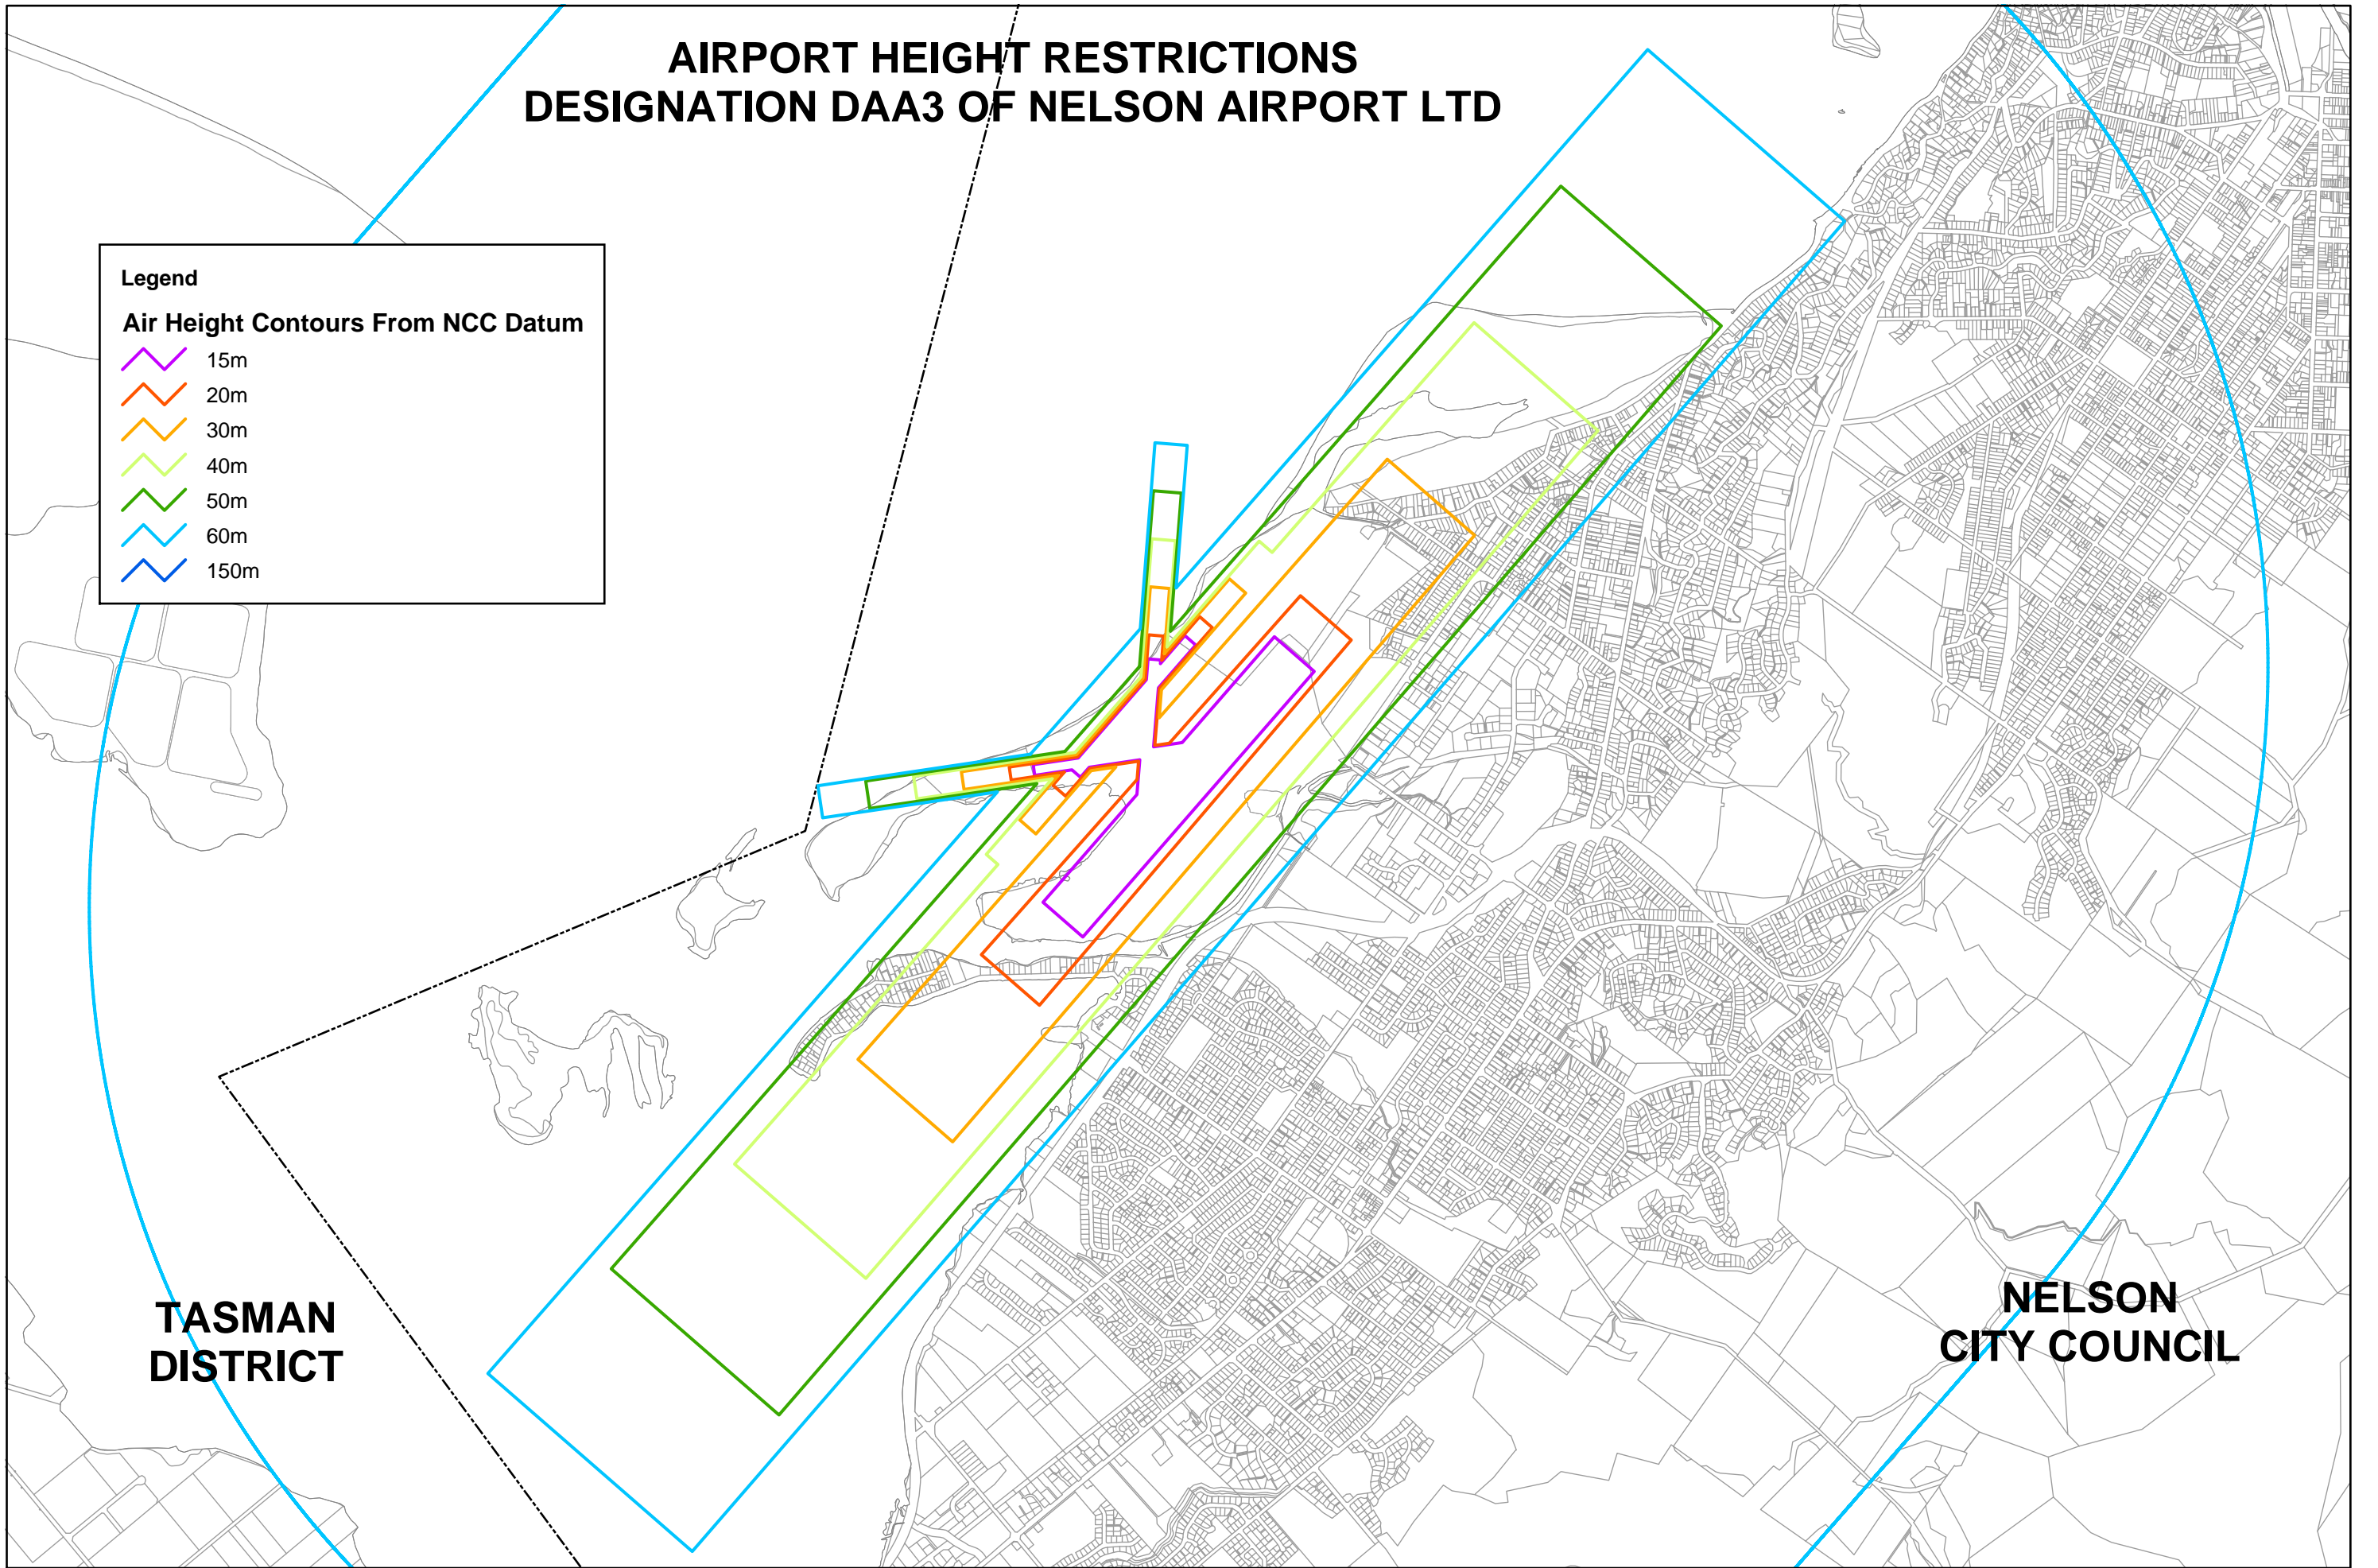

AIRPORT HEIGHT RESTRICTIONS DESIGNATION DAA3 OF NELSON AIRPORT LTD

Legend

Air Height Contours From NCC Datum

- 15m
- 20m
- 30m
- 40m
- 50m
- 60m
- 150m

**TASMAN
DISTRICT**

**NELSON
CITY COUNCIL**