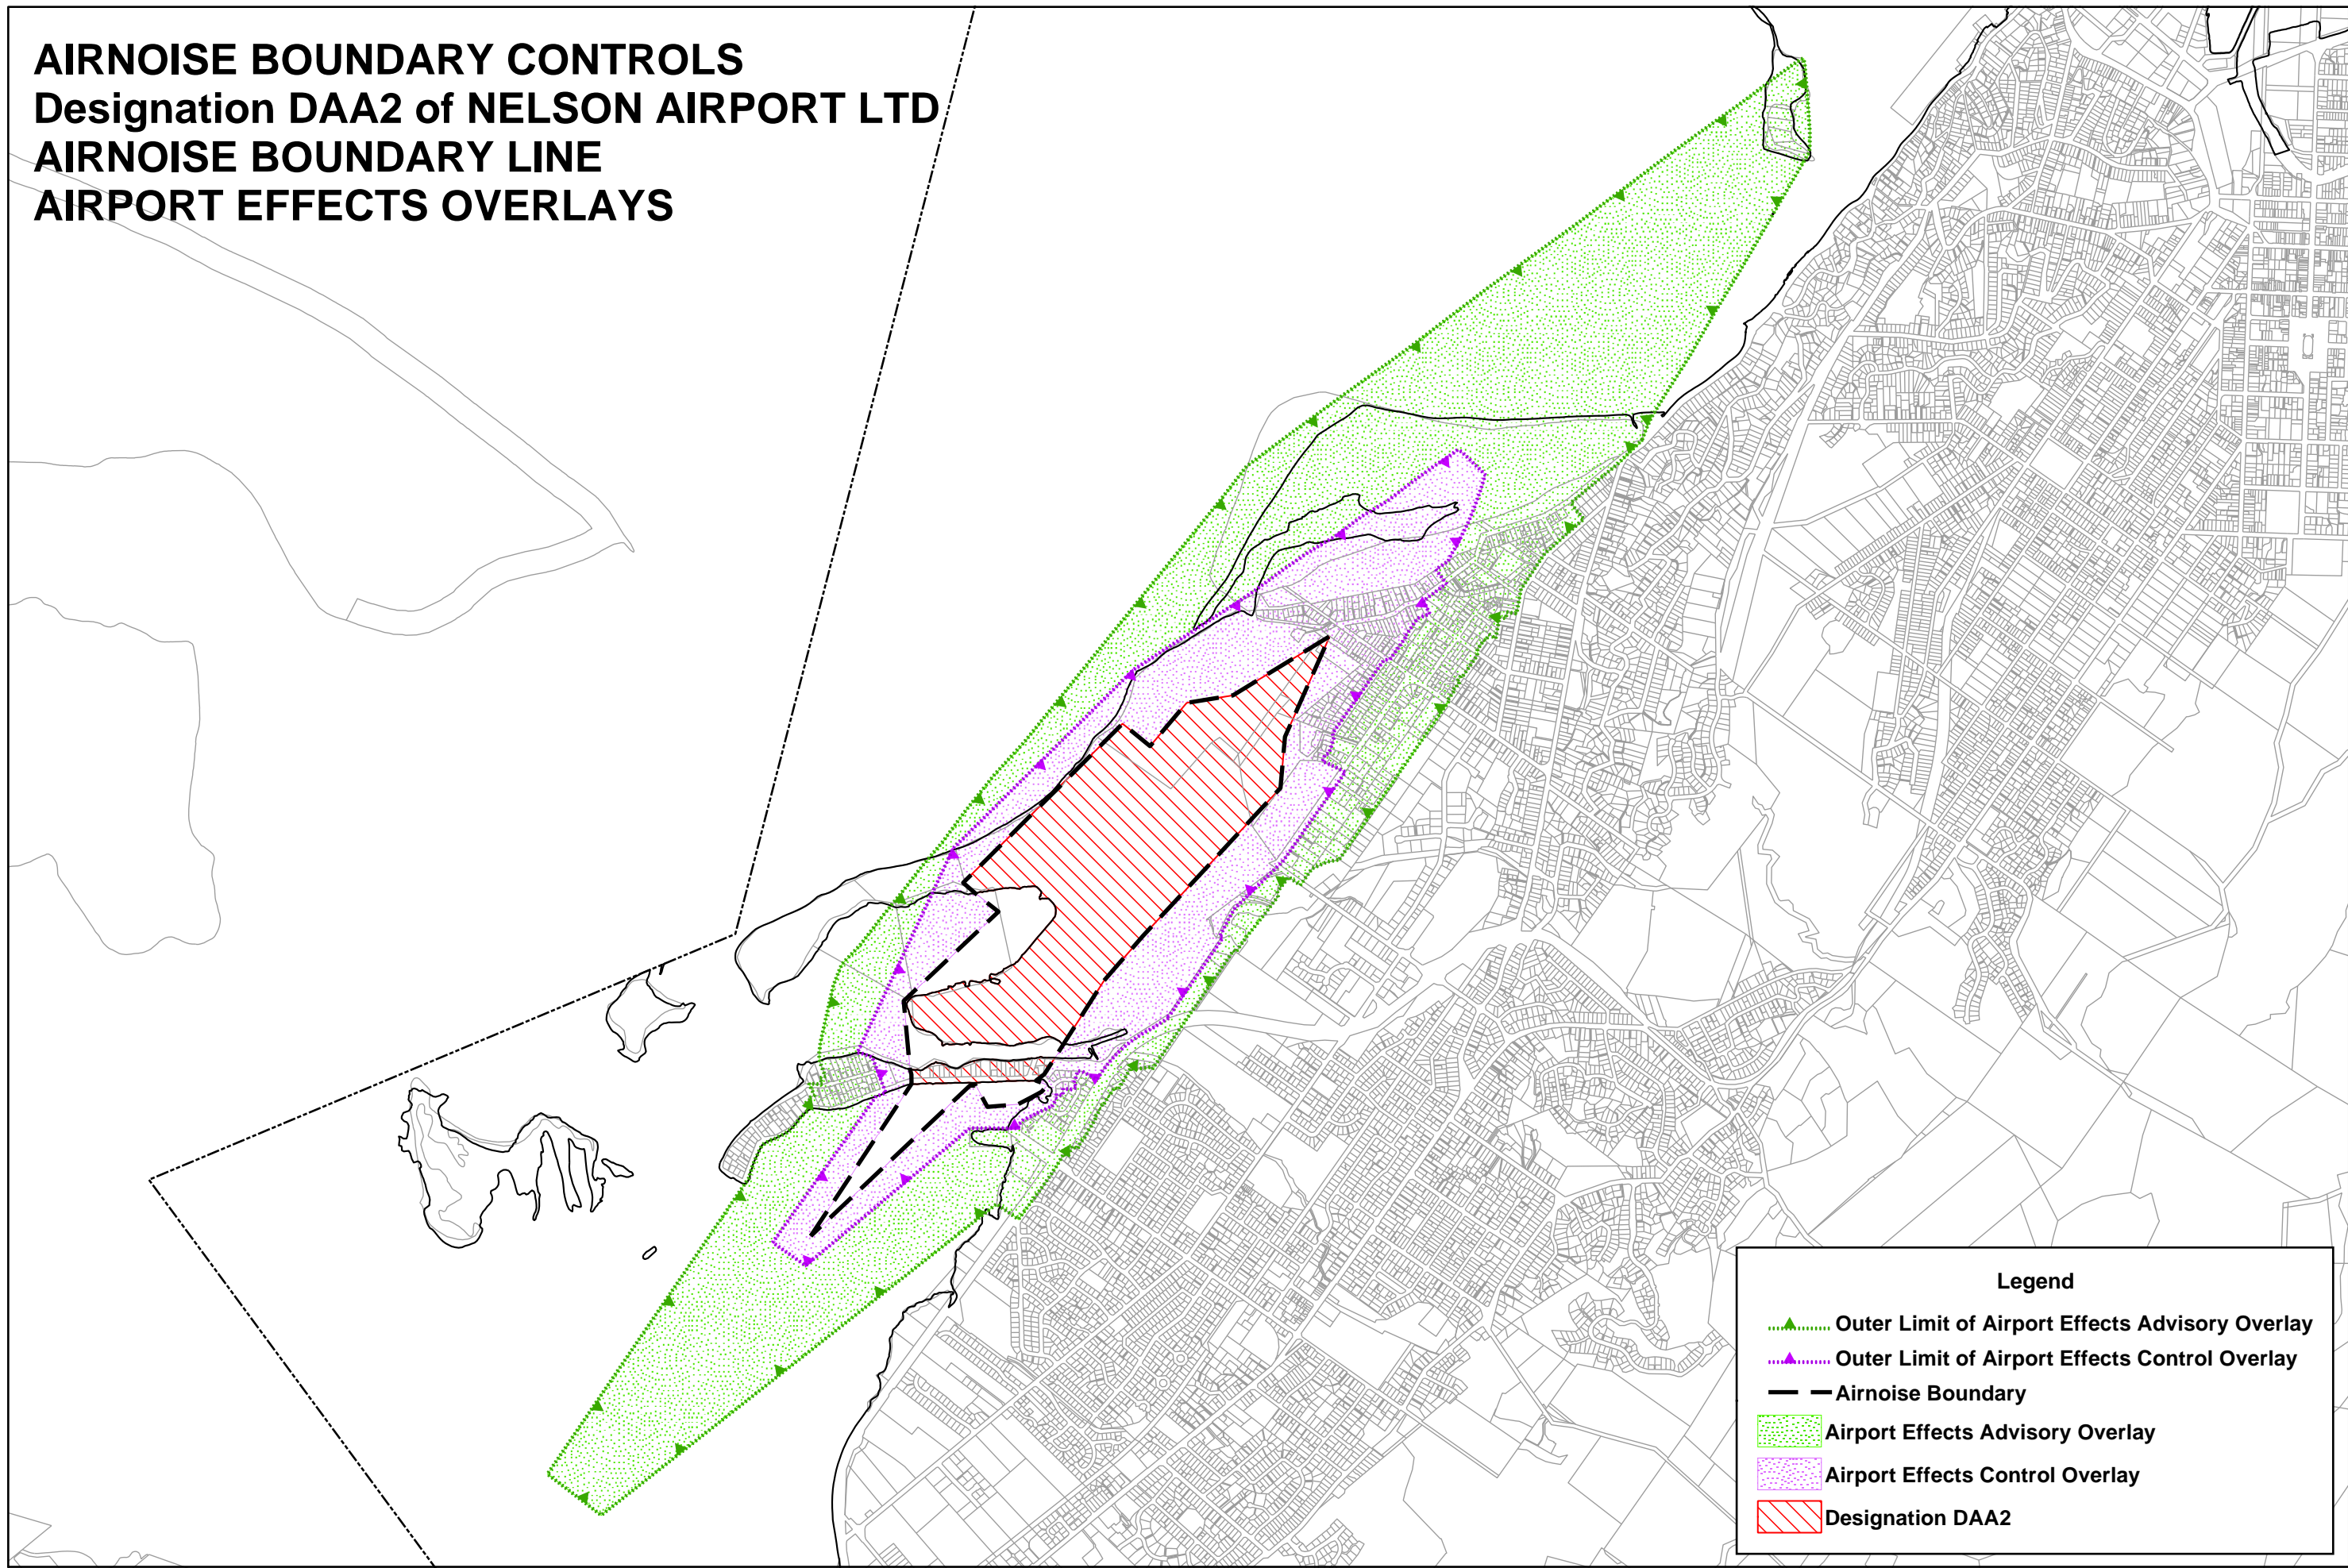

AIRNOISE BOUNDARY CONTROLS
Designation DAA2 of NELSON AIRPORT LTD
AIRNOISE BOUNDARY LINE
AIRPORT EFFECTS OVERLAYS

Legend

- Outer Limit of Airport Effects Advisory Overlay**
- Outer Limit of Airport Effects Control Overlay**
- Airnoise Boundary**
- Airport Effects Advisory Overlay**
- Airport Effects Control Overlay**
- Designation DAA2**

1:25,000
MAP A4.1

Maps Generated by Nelson City Council's GIS System
This Publication is Copyright Reserved by Nelson City Council - Cadastral Information derived from the Crown Records System.
CROWN COPYRIGHT RESERVED - Approved for internal reproduction by Nelson City Council

OPERATIVE IN PART (EXCLUDING REGIONAL COASTAL PLAN)
1 SEPTEMBER 2004